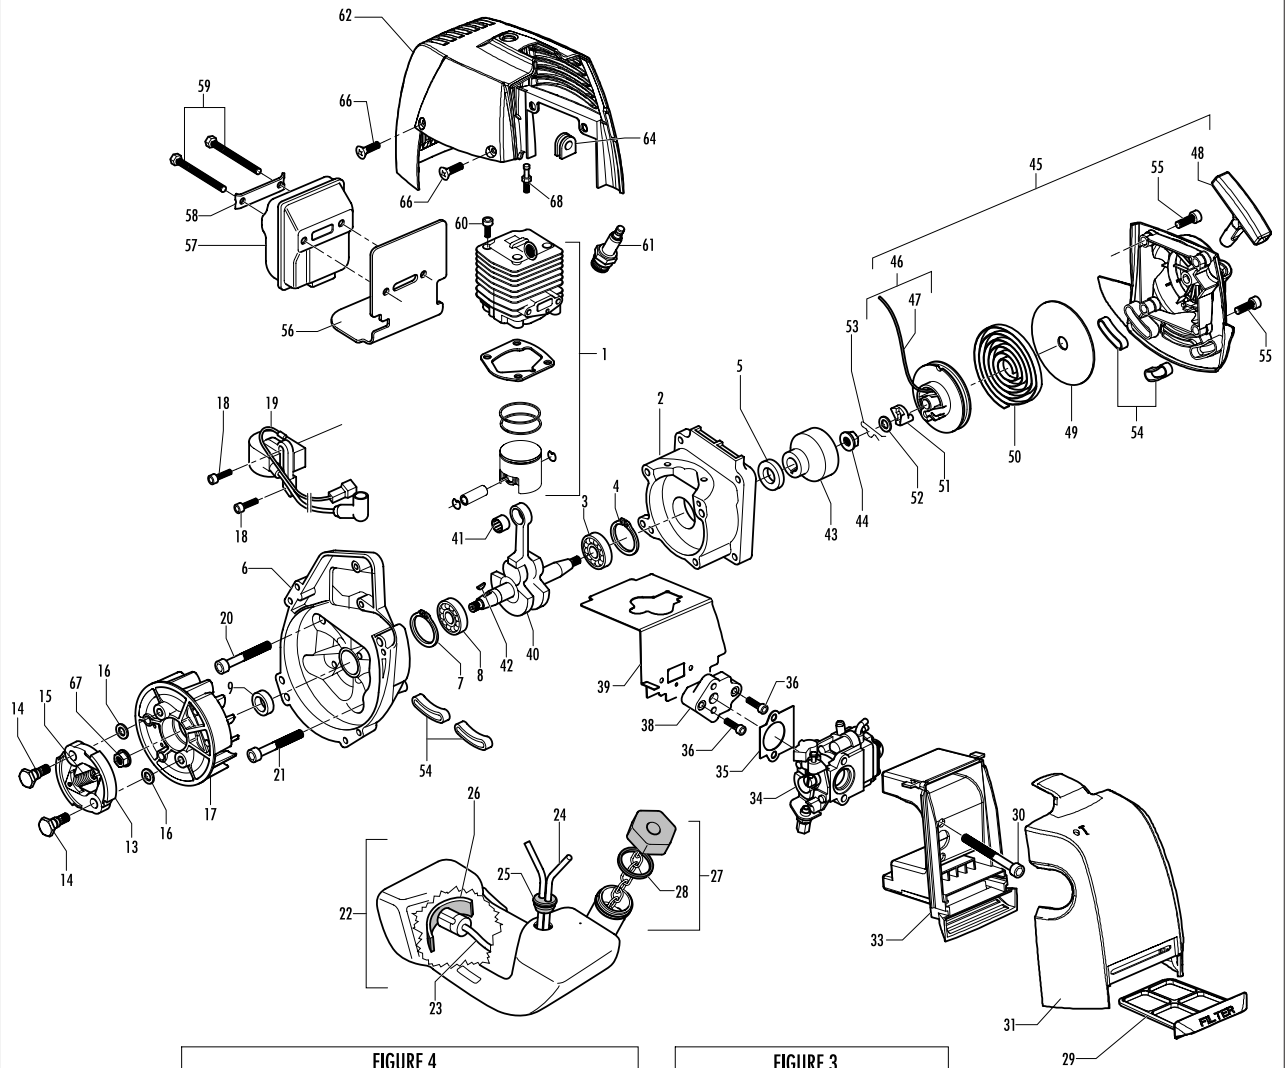

brand	PARTNER

date	APR/03	SHEET 1/4

Model	Prefix
B422 X	01

Product number
953900396

FIGURE 1