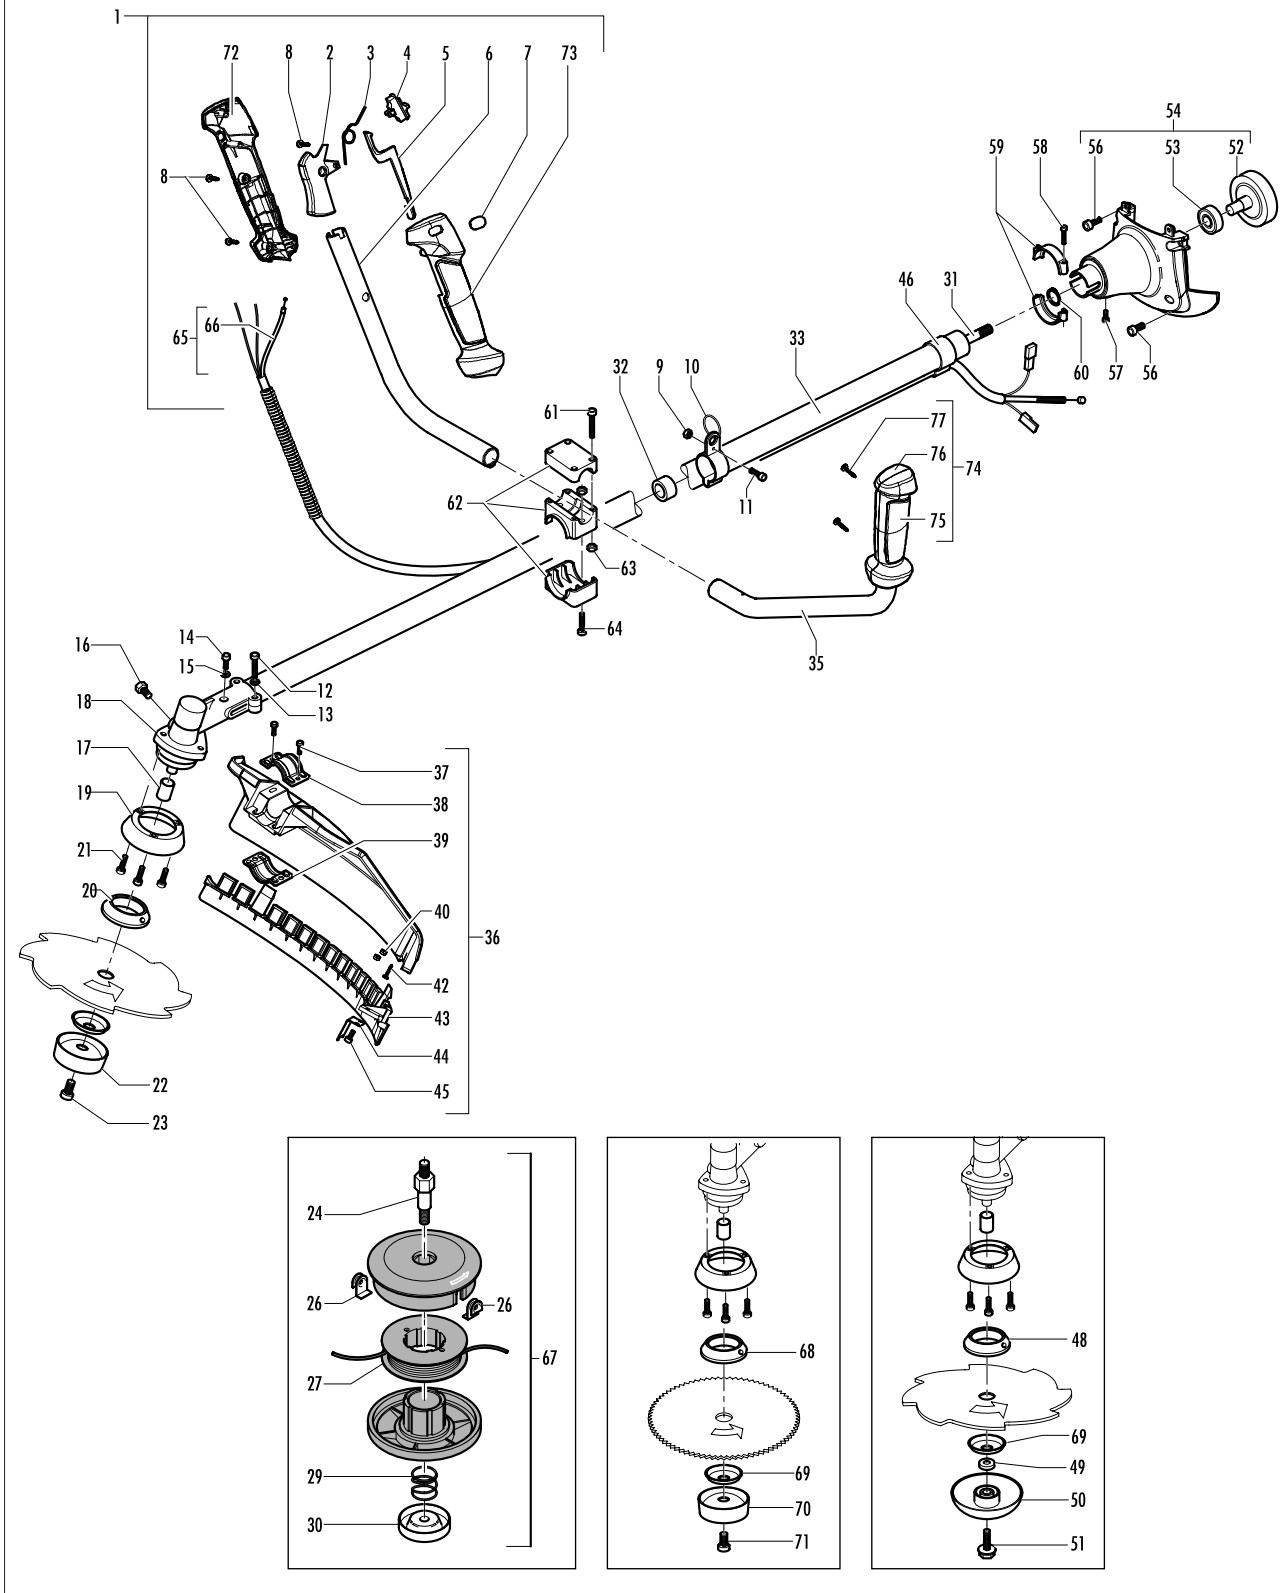

brand	MCCULLOCH

date	APR/03	SHEET 3/4

Model	Prefix
B 422 X	01

Product number
953900396

FIGURE 2