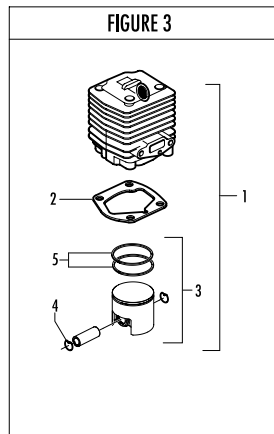

brand	PARTNER

date	APR/03	SHEET 1/4

Model	Prefix
B422 X	01

Product number
953900396

FIGURE 1