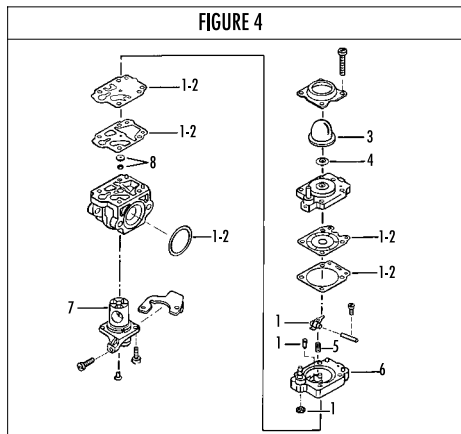

brand	PARTNER

date	APR/03	SHEET 1/4

Model	Prefix
B422 X	01

Product number
953900396

FIGURE 1